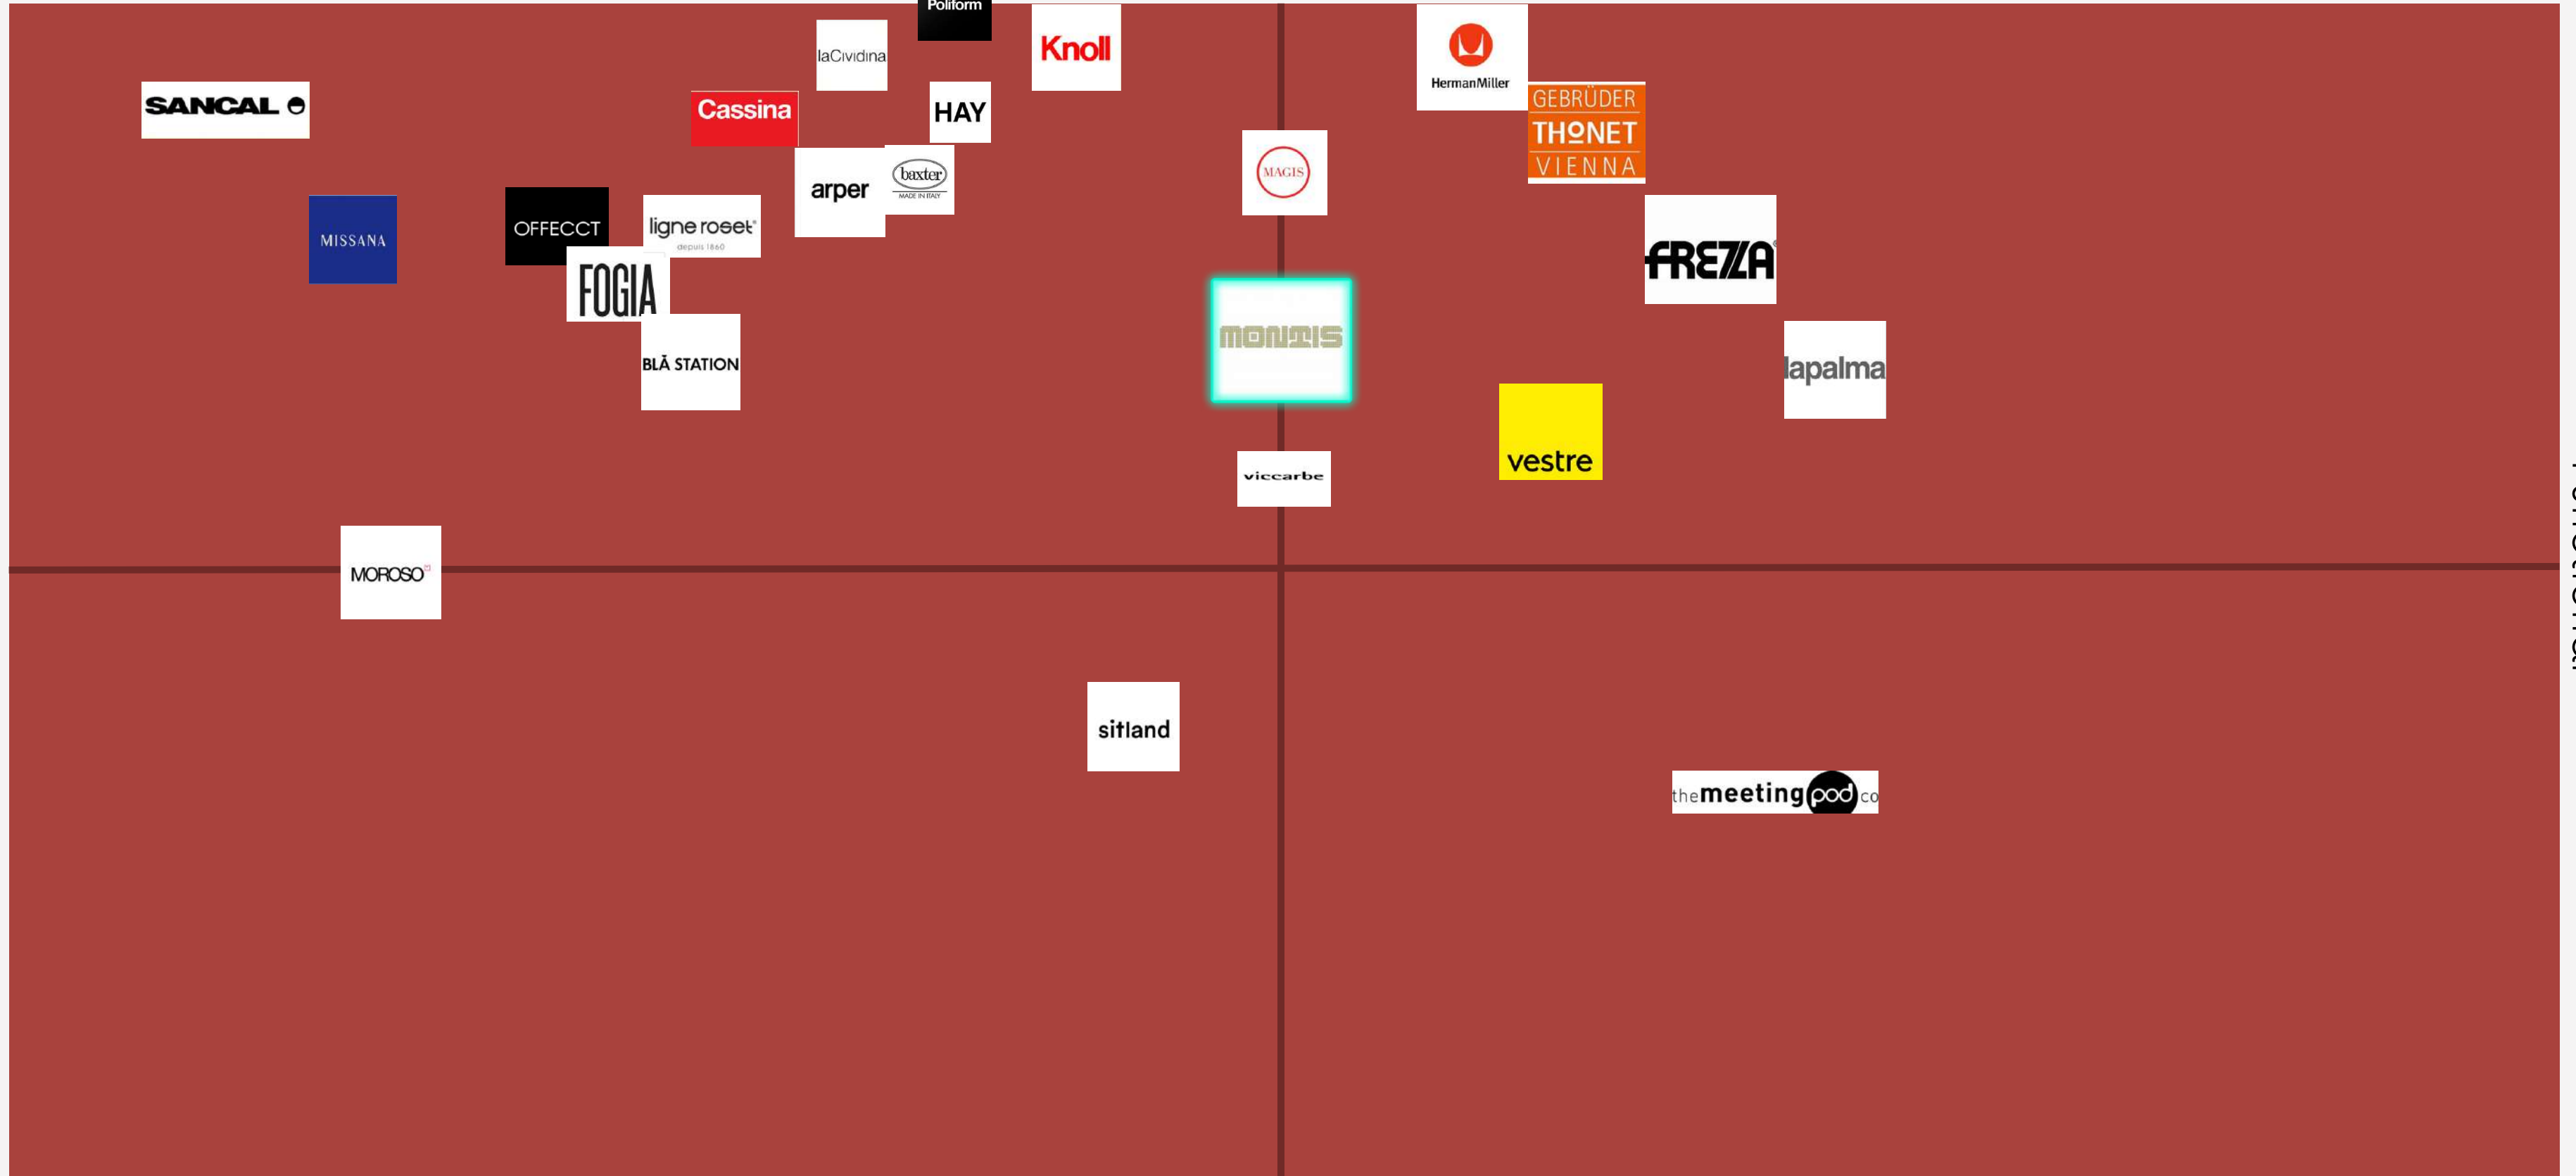

MARKET ANALYSIS

Mass Production

Small Production

Decorative

Functional