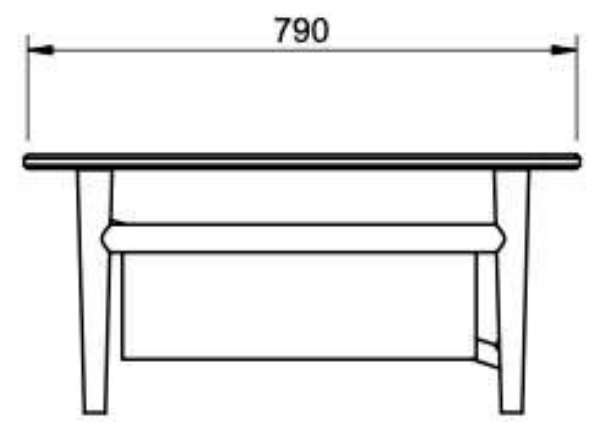

EASY CHAIR SKETCHES

EASY CHAIR INSPIRATIONAL BOARD

EASY CHAIR CMF

EASY CHAIR 3D MODEL

EASY CHAIR 3D MODEL VARIATION

EASY CHAIR GENERAL DIMENSIONS

AURA

COFFEE TABLE

COFFEE TABLE SKETCHES

COFFEE TABLE INSPIRATIONAL BOARD

COFFEE TABLE CMF

COFFEE TABLE 3D MODEL

COFFEE TABLE GENERAL DIMENSIONS

AURA

LIGHT PENDANT

PENDANT LIGHT SKETCHES