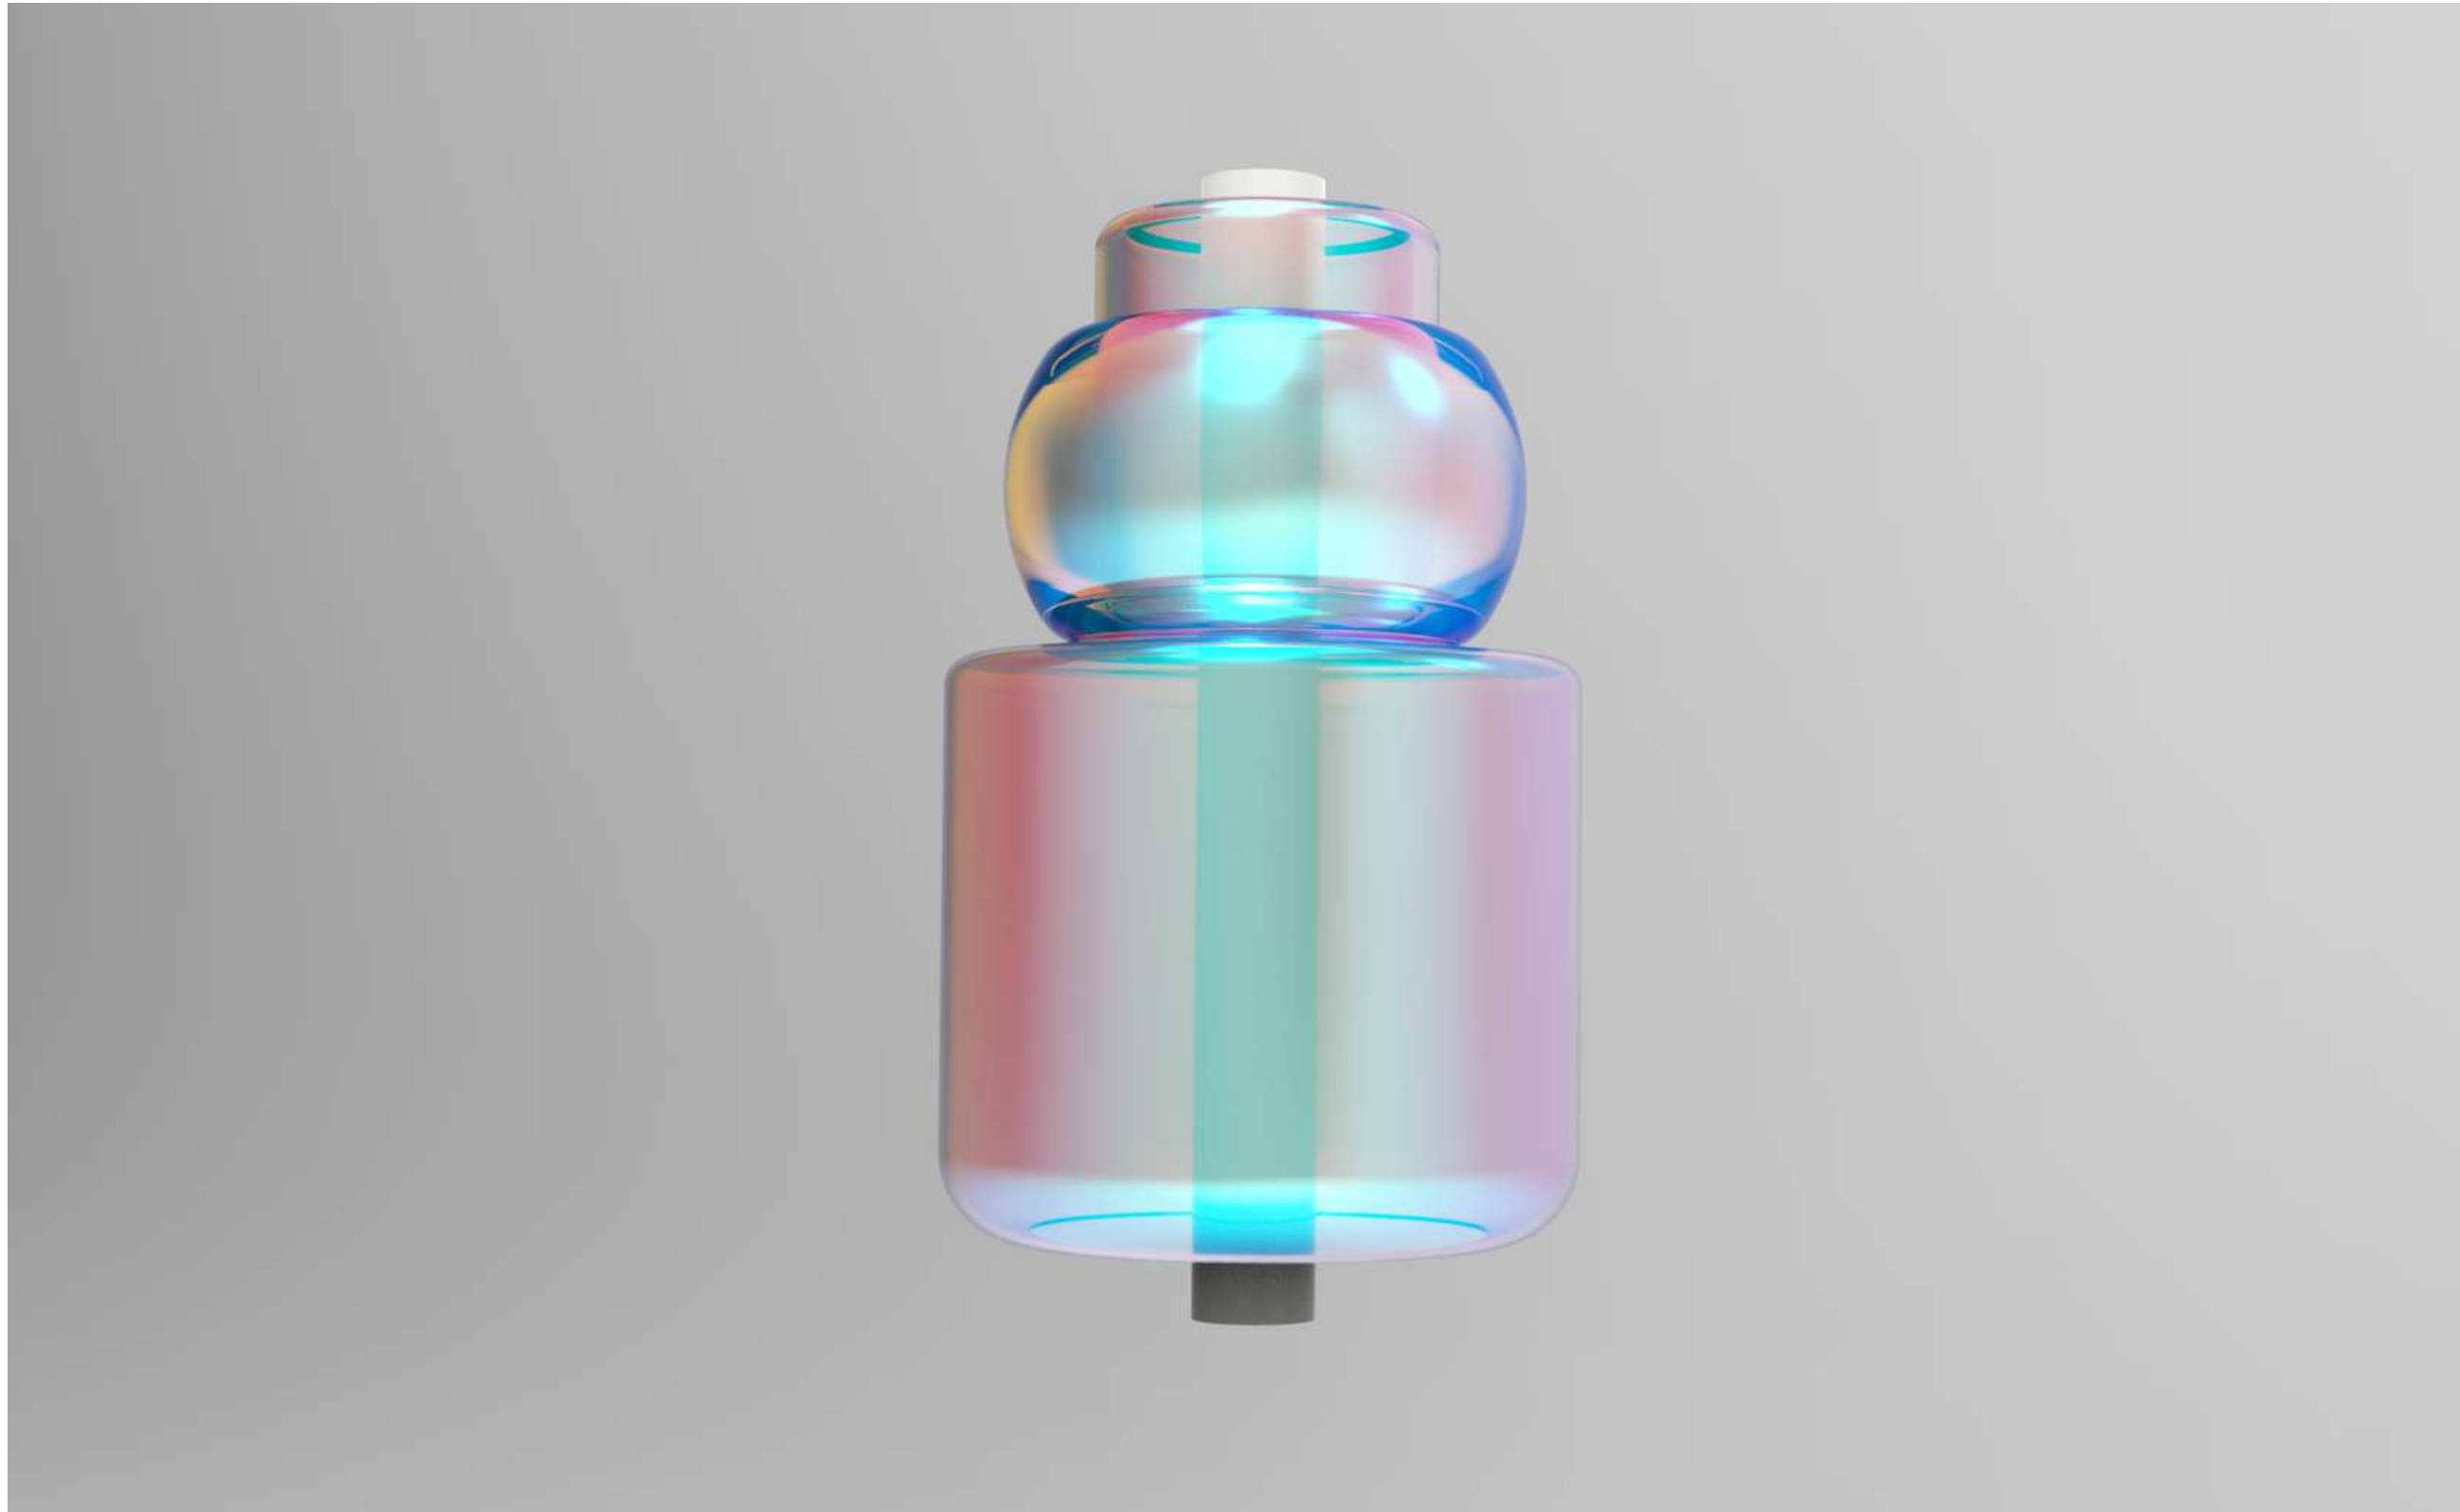

PENDANT LIGHT 3D MODEL