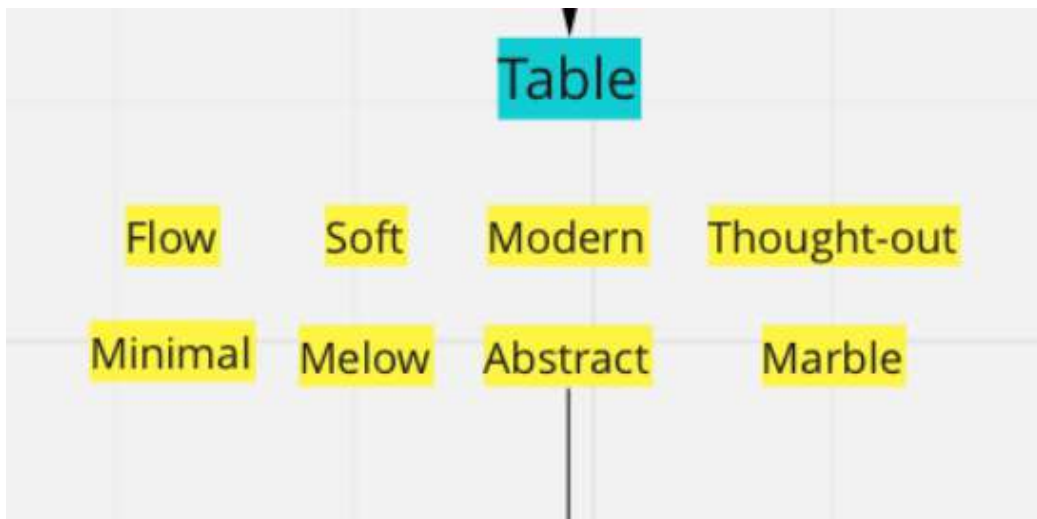

SHAPING AREAS OF OPORTUNITY