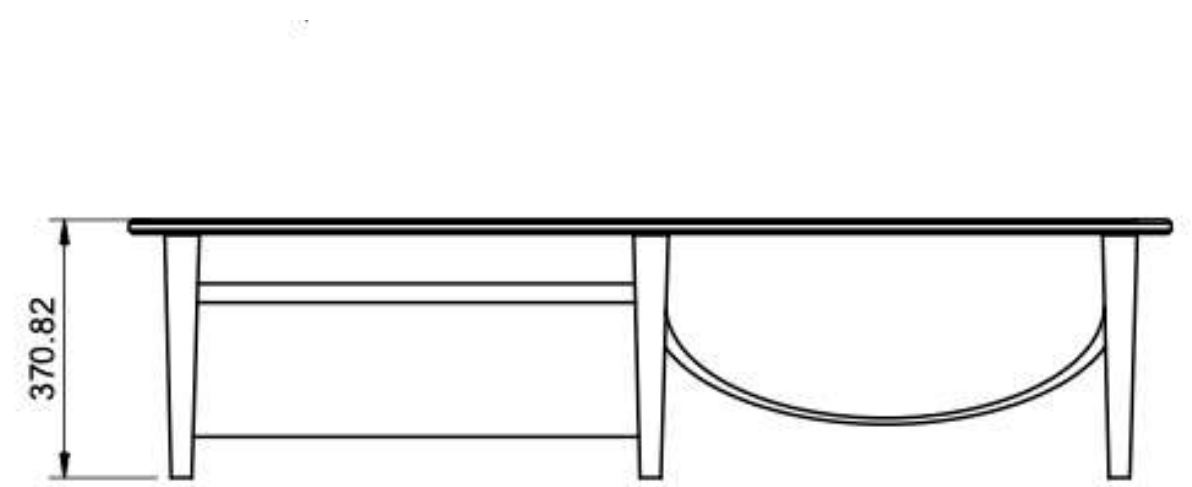

EASY CHAIR SKETCHES

EASY CHAIR INSPIRATIONAL BOARD

EASY CHAIR CMF

EASY CHAIR 3D MODEL

EASY CHAIR 3D MODEL VARIATION

EASY CHAIR GENERAL DIMENSIONS

AURA

COFFEE TABLE

COFFEE TABLE SKETCHES

COFFEE TABLE INSPIRATIONAL BOARD

COFFEE TABLE CMF

COFFEE TABLE 3D MODEL

COFFEE TABLE GENERAL DIMENSIONS

AURA

LIGHT PENDANT

PENDANT LIGHT SKETCHES