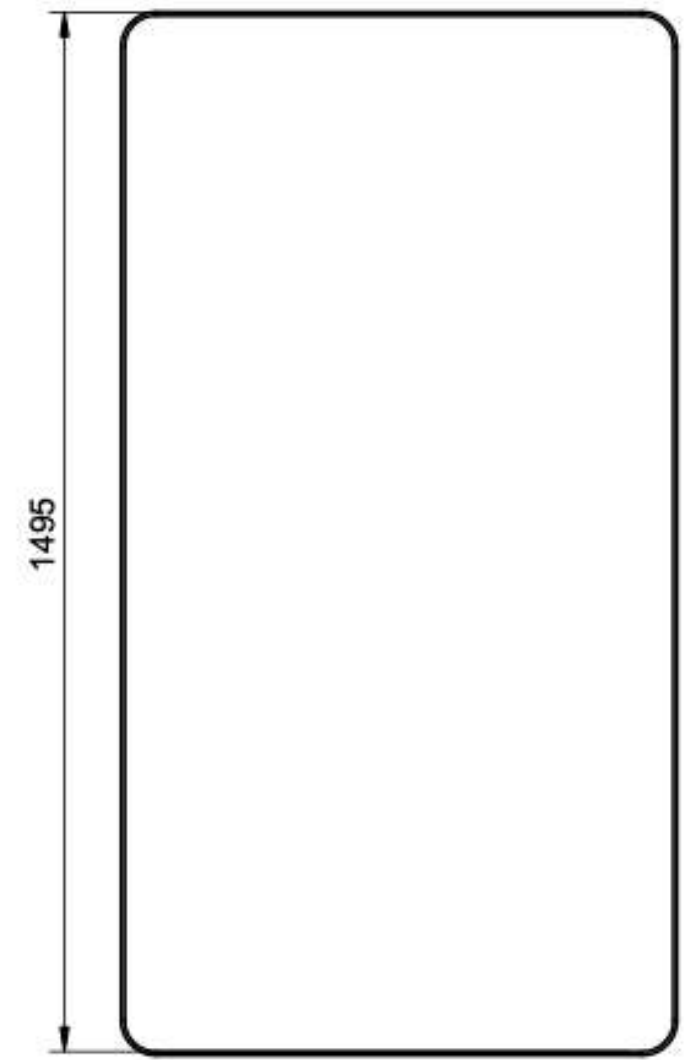

COFFEE TABLE SKETCHES

COFFEE TABLE INSPIRATIONAL BOARD

COFFEE TABLE CMF

COFFEE TABLE 3D MODEL

COFFEE TABLE GENERAL DIMENSIONS

AURA

LIGHT PENDANT

PENDANT LIGHT SKETCHES

PENDANT LIGHT INSPIRATIONAL BOARD

PENDANT LIGHT CMF

PENDANT LIGHT 3D MODEL

PENDANT LIGHT GENERAL DIMENSIONS