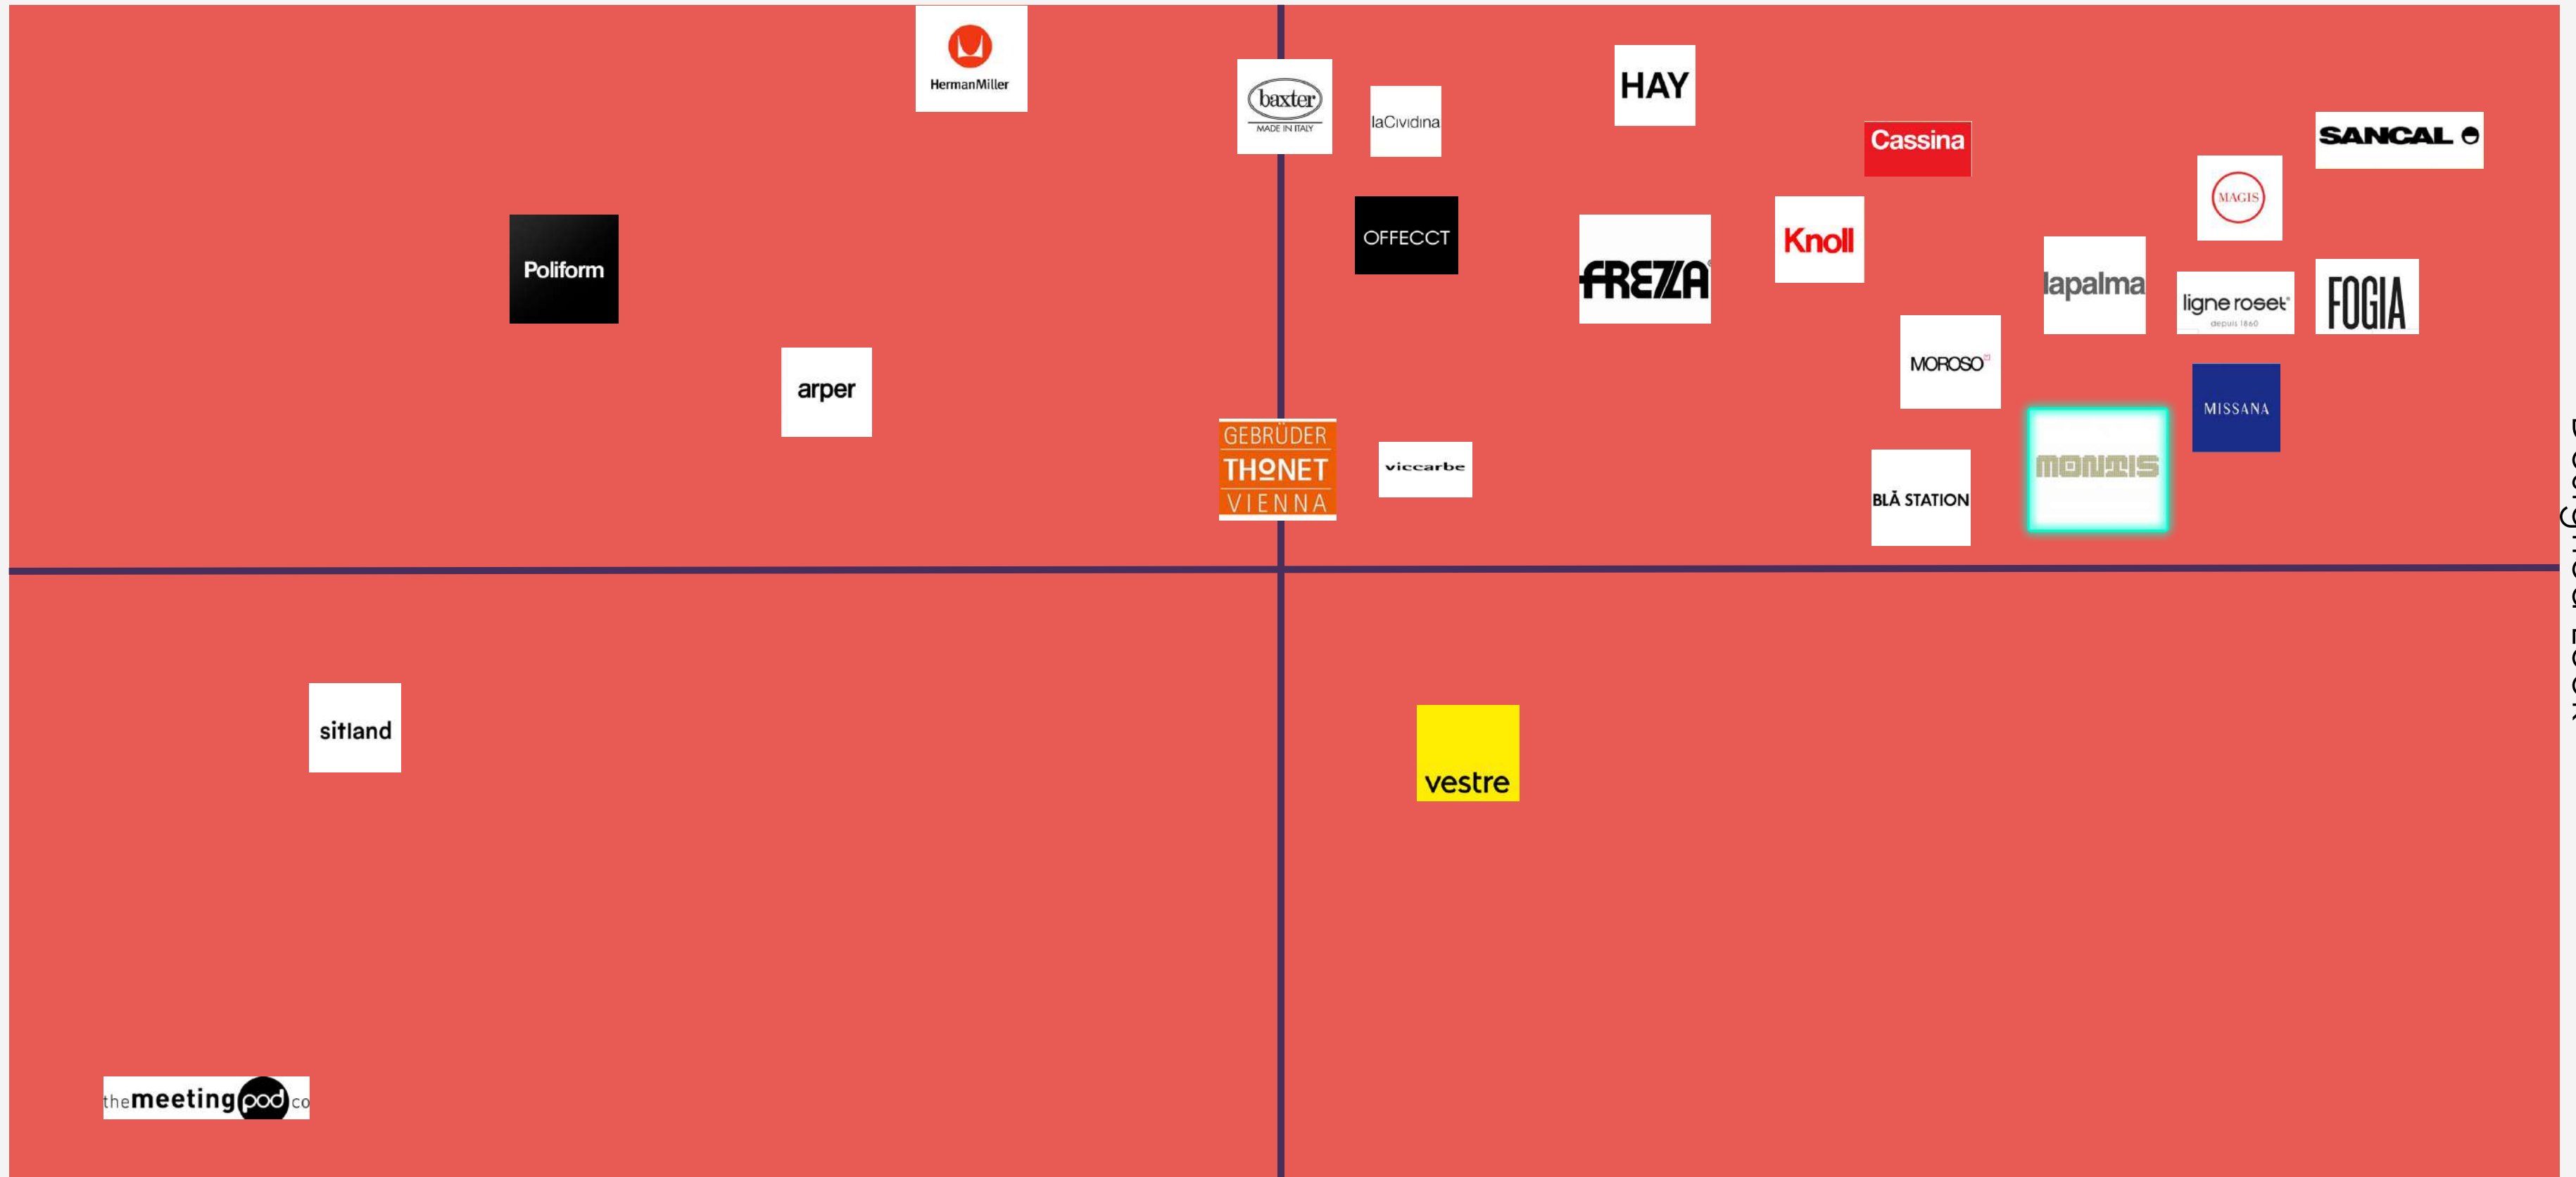

Diversity in Products

"Designed Look"

Low diversity in Products

CATALOGUE DENSITY

The logo for MONTIS, featuring the word "MONTIS" in a bold, blocky, green font with a white outline, set against a white background.