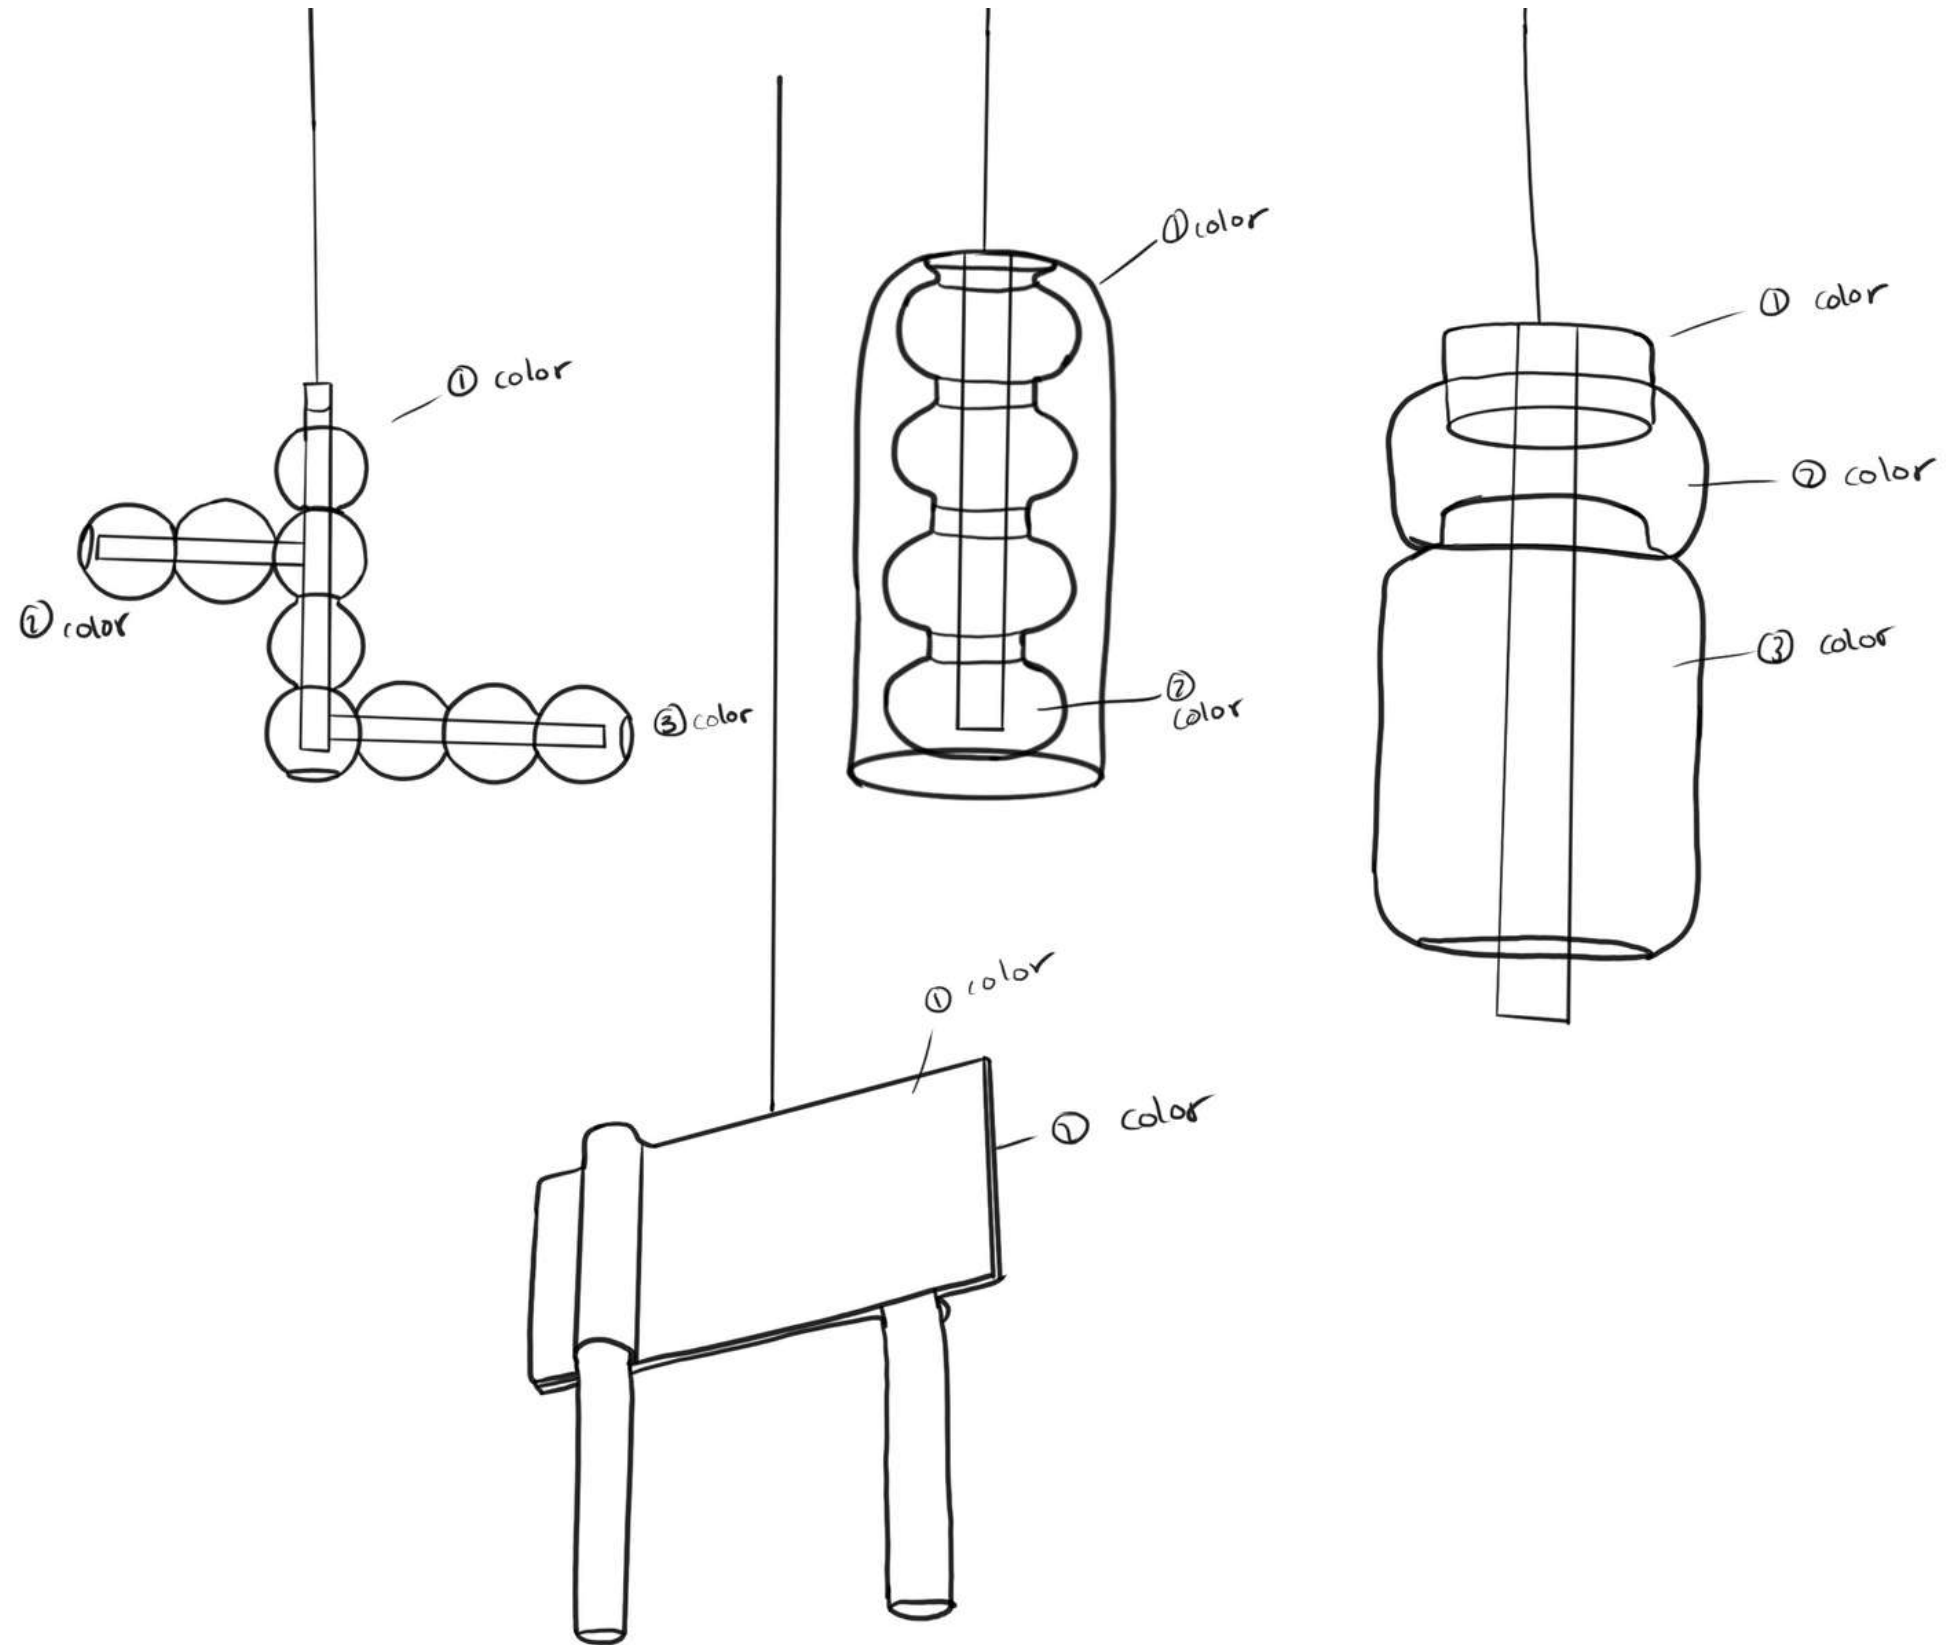

EASY CHAIR SKETCHES

EASY CHAIR INSPIRATIONAL BOARD

EASY CHAIR CMF

EASY CHAIR 3D MODEL

EASY CHAIR 3D MODEL VARIATION

EASY CHAIR GENERAL DIMENSIONS

AURA

COFFEE TABLE

COFFEE TABLE SKETCHES

COFFEE TABLE INSPIRATIONAL BOARD

COFFEE TABLE CMF

COFFEE TABLE 3D MODEL

COFFEE TABLE GENERAL DIMENSIONS

AURA

LIGHT PENDANT

PENDANT LIGHT SKETCHES

PENDANT LIGHT INSPIRATIONAL BOARD

PENDANT LIGHT CMF

PENDANT LIGHT 3D MODEL

PENDANT LIGHT GENERAL DIMENSIONS