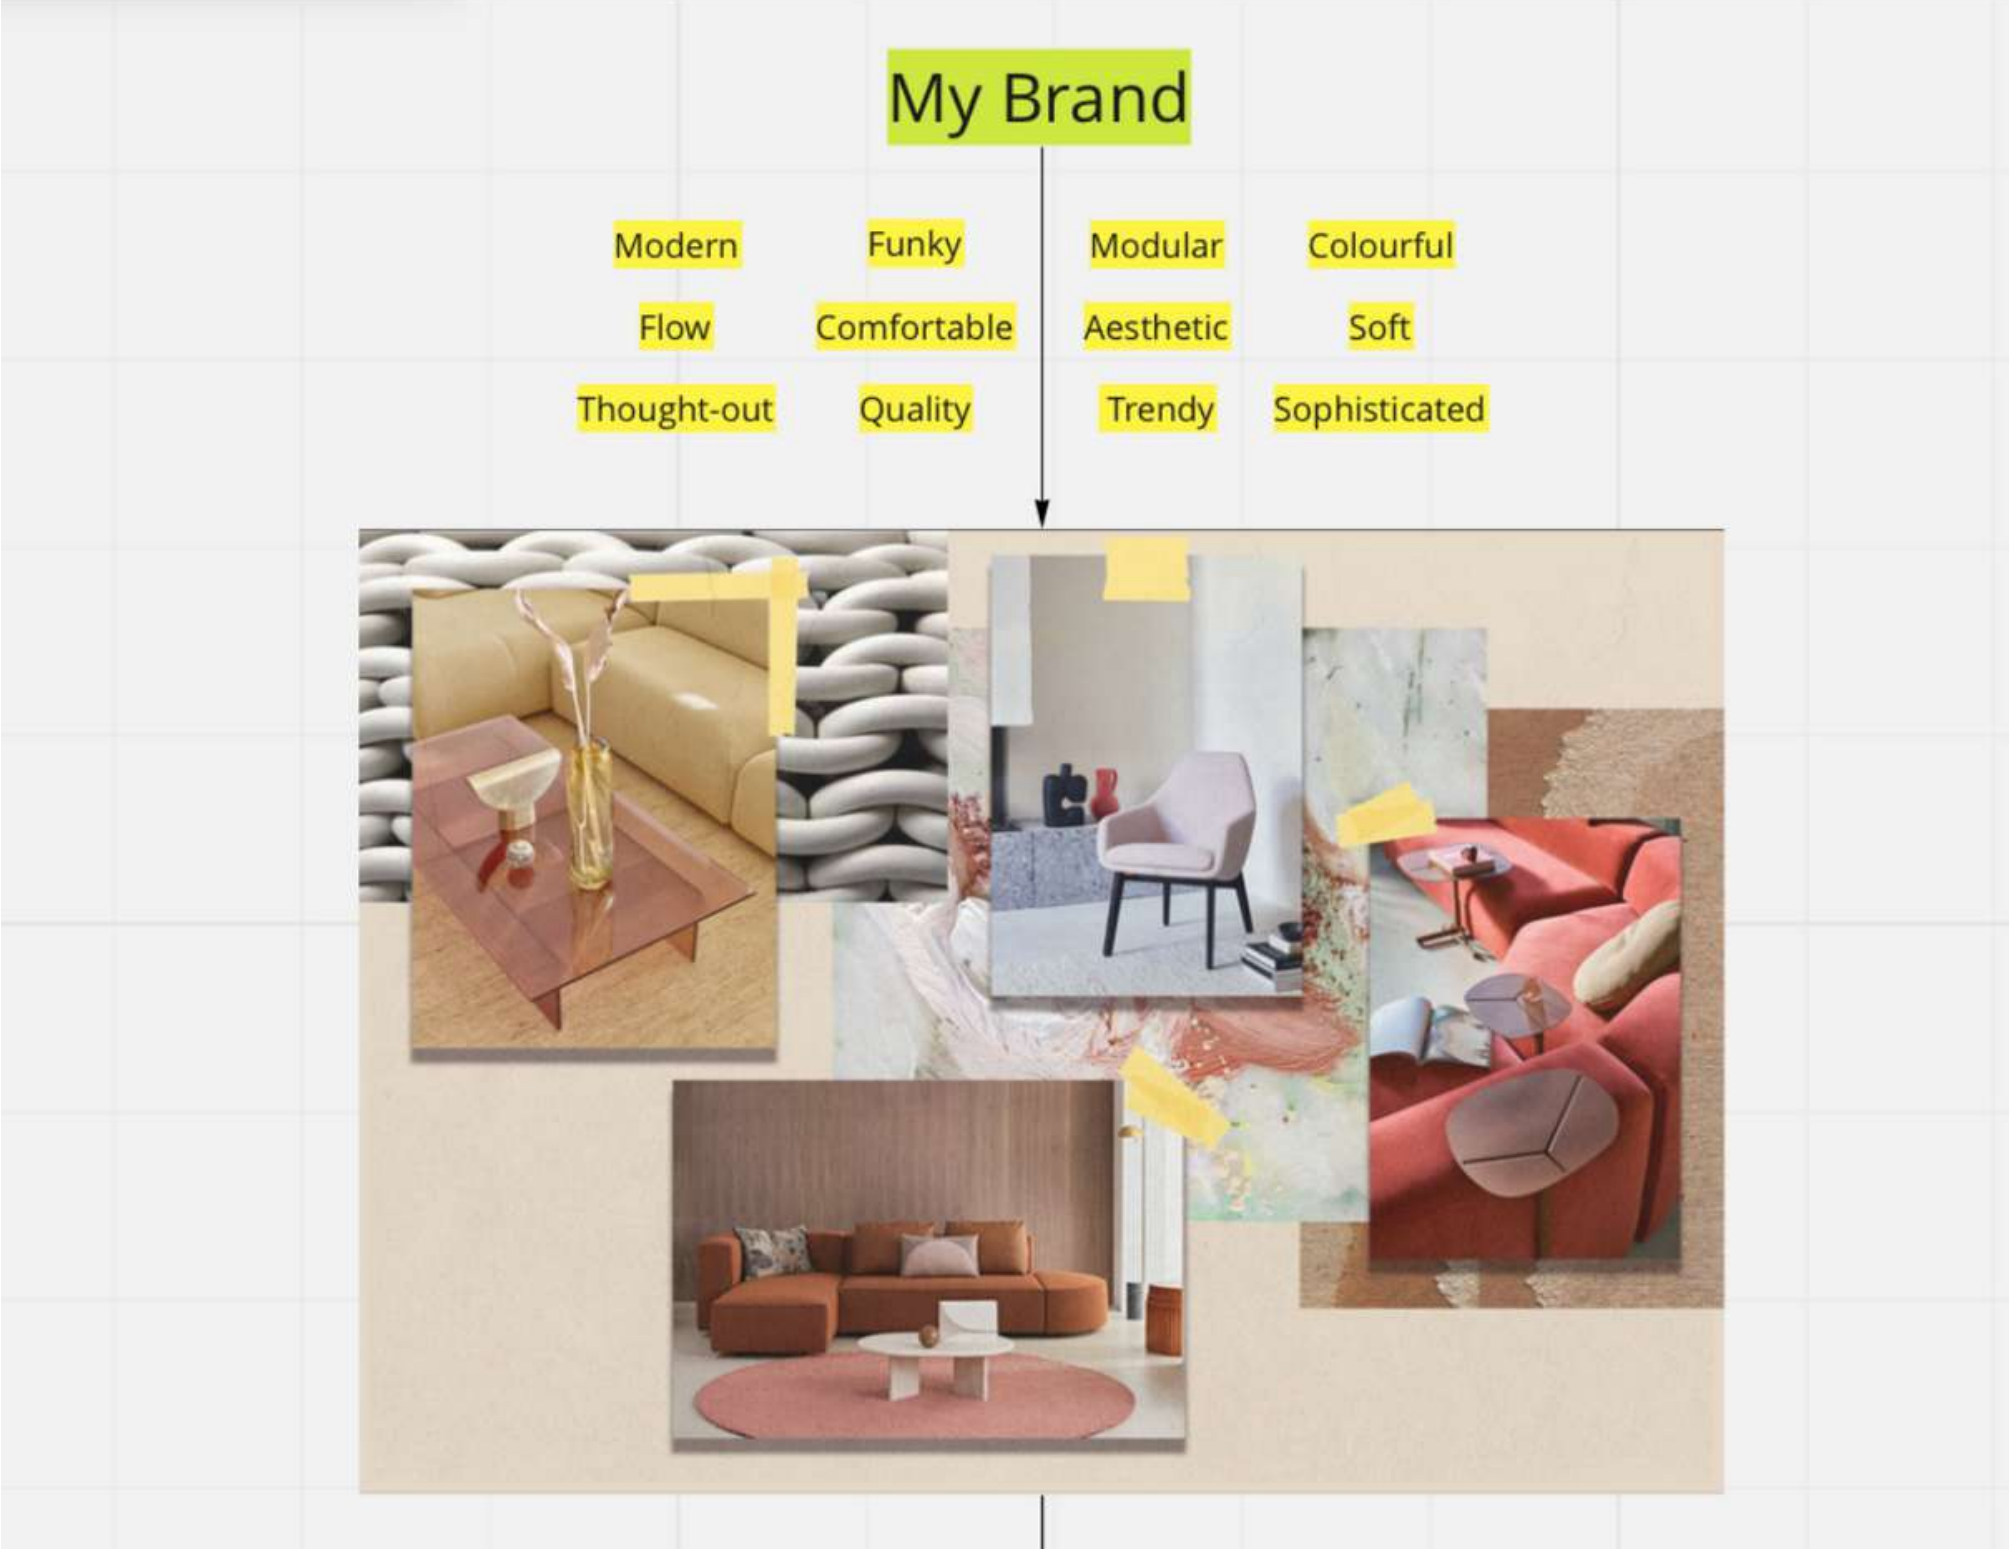

SHAPING AREAS OF OPORTUNITY